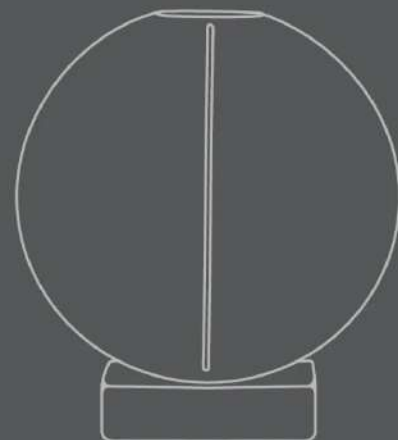

16,5 CM

34 CM