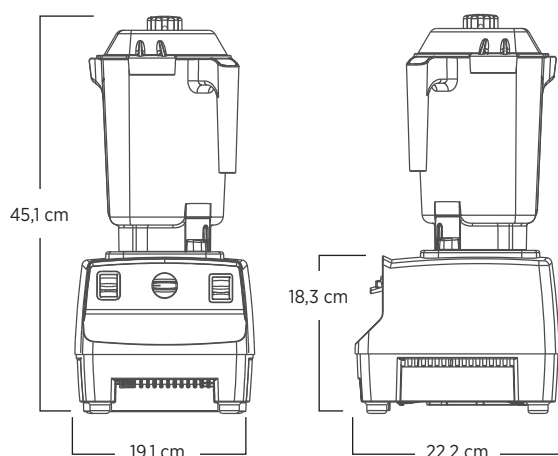

Includes Drink Machine Advance with 1,4-liter high-impact, clear/stackable Advance container, complete with Advance blade assembly and lid, and black or red base.

For more complete warranty terms and conditions, please contact your authorized Vitamix distributor.

Product Specifications

Motor	≈2,3 peak output horsepower motor
Electrical	220-240 V, 50-60 Hz, 1000-1200 W
Net Weight	5,23 kg, (6,14 kg with box)
Dimensions	45,1 x 19,1 x 22,2 cm (HxWxD)

Also Available

2,0 L BPA-free, clear standard container complete with Wet blade assembly and lid

1,4 L BPA-free, clear standard container complete with Wet blade assembly and lid

0,9 L BPA-free, clear standard container complete with Wet blade assembly and lid

1,4 L clear BPA-free, Advance container complete with Advance blade assembly and lid

Not all products are offered in all countries. Products and item numbers may differ in your local market. Please contact your Vitamix Account Representative for product availability and item details.

Contact Information

Commercial Sales

Mon - Fri 8am-6pm (EST)

+1 440.782.2450

commercial@vitamix.com

Technical Support

Mon - Fri 8am-6pm (EST)

+1 440.782.2450

commercialts@vitamix.com

vitamix.com

For more information, please contact an authorized Vitamix distributor, or Vitamix international customer service.