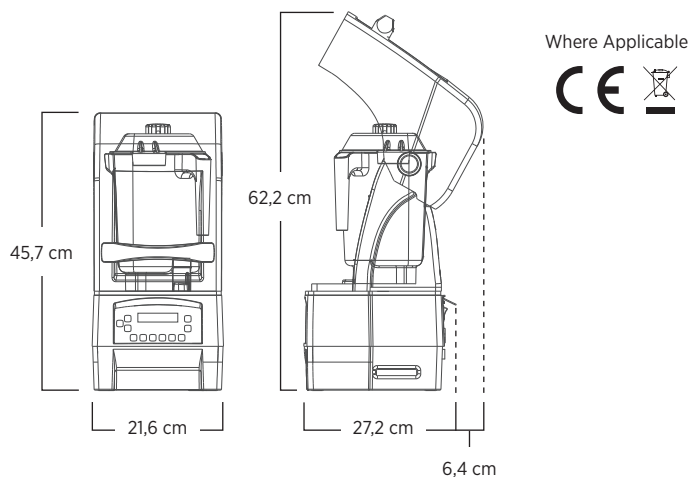

Includes The Quiet One with 1,4 L high-impact, clear/stackable Advance container complete with Advance blade assembly and lid, and removable compact enclosure.

For more complete warranty terms and conditions, please contact your authorized Vitamix distributor.

Product Specifications

Motor	≈3 peak output horsepower motor
Electrical	220-240 V, 50-60 Hz, 1300-1550 W
Net Weight	8,7 kg, (10,5 kg with box)
Dimensions	45,7 x 21,6 x 27,2 cm (HxWxD) Height with lid open: 62,2 cm

Also Available

1,4 L Clear BPA-free, Advance container complete with Advance blade assembly and lid

1,4 L Blue Advance container

1,4 L Yellow Advance container

1,4 L Orange Advance container

1,4 L Purple Advance container

0,9 L BPA-free, Aerating container complete with aerating blade assembly, lid, and mini tamper

Not all products are offered in all countries. Products and item numbers may differ in your local market. Please contact your Vitamix Account Representative for product availability and item details.

Contact Information

Commercial Sales

Mon - Fri 8am-6pm (EST)

+1 440.782.2450

commercial@vitamix.com

Technical Support

Mon - Fri 8am-6pm (EST)

+1 440.782.2450

commercialts@vitamix.com

vitamix.com

For more information, please contact an authorized Vitamix distributor, or Vitamix international customer service.